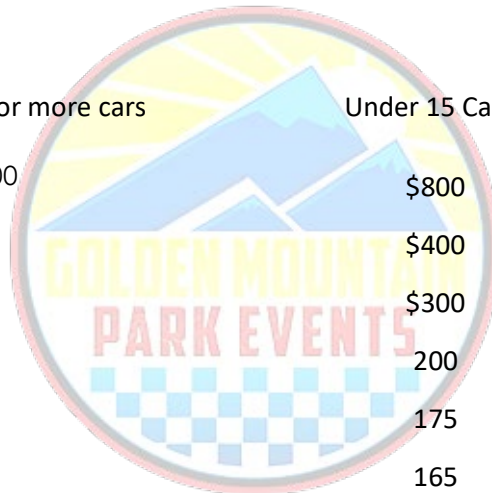

2025 PAYOUTS FOR CLASSES

GOLDEN MOUNTAIN SPEEDWAY

604 CRATES AND LIMITED LATEMODELS

Based on a car count of 15 or more cars

Under 15 Cars

	Based on a car count of 15 or more cars	Under 15 Cars
1st Place	\$1,000	\$800
2nd Place	\$500	\$400
3rd Place	\$400	\$300
4th	300	200
5th	200	175
6th	175	165
7th	125	125
8th	125	100
9th	125	100
10th	125	100
11th	and back get \$100	

OPEN WHEEL MODIFIEDS

Based on a car count of 15 or more cars

Under 15 Cars

1st Place	\$800	\$600
-----------	-------	-------

2nd Place	\$400	\$300
3rd Place	\$300	\$200
4th	200	175
5th	175	150
6th	150	125
7th	125	100
8th	100	and back get \$75
9th	100	
10th	100	
11th	and back get \$75	

FWD

1st Place	\$300
2nd Place	\$200
3rd Place	\$175
4th	150
5th	100
6th	75
7th	50
8th	and back \$50

CROWN VICS

1st Place	\$300
2nd Place	\$200
3rd Place	\$150
4th	100
5th	75

6th 50
7th and back \$40

SPORTSMAN

Based on a car count of 15 or more cars

Under 15 Cars

1st Place	\$800	\$600
2nd Place	\$400	\$300
3rd Place	\$300	\$200
4th	200	175
5th	150	150
6th	125	125
7th	100	and back \$75
8th	100	
9th	and back \$75	